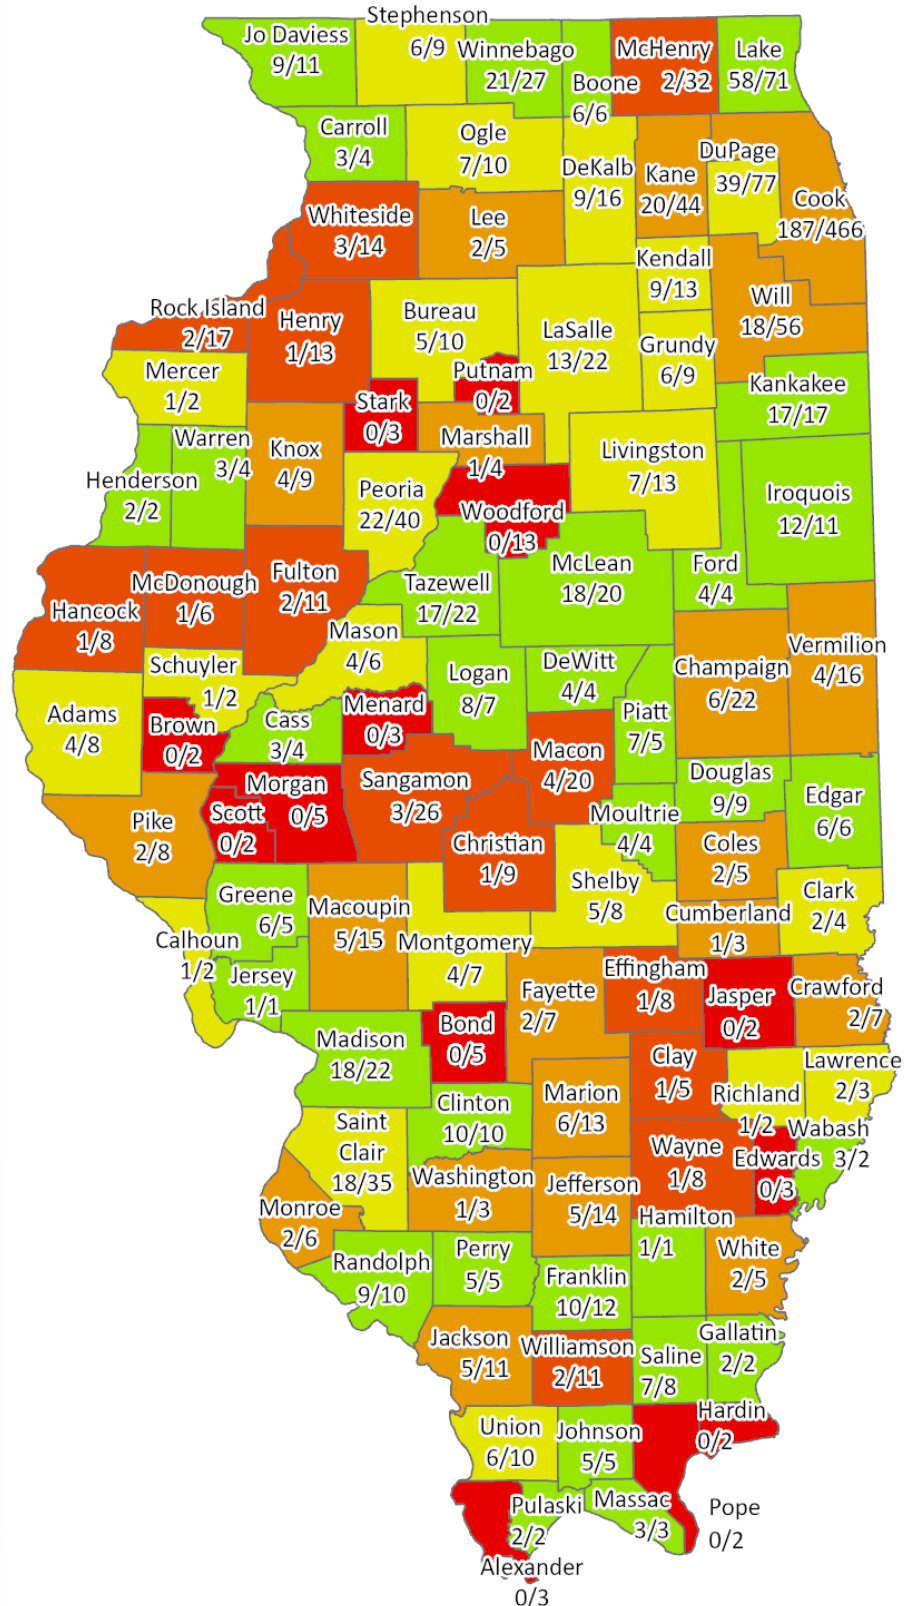

ILLINOIS YOUTH SURVEY

2024 IYS Registered Schools by County

Final Registration

Map Legend

- No Schools Registered
- 1 - 24%
- 25 - 49%
- 50 - 74%
- 75 - 100%